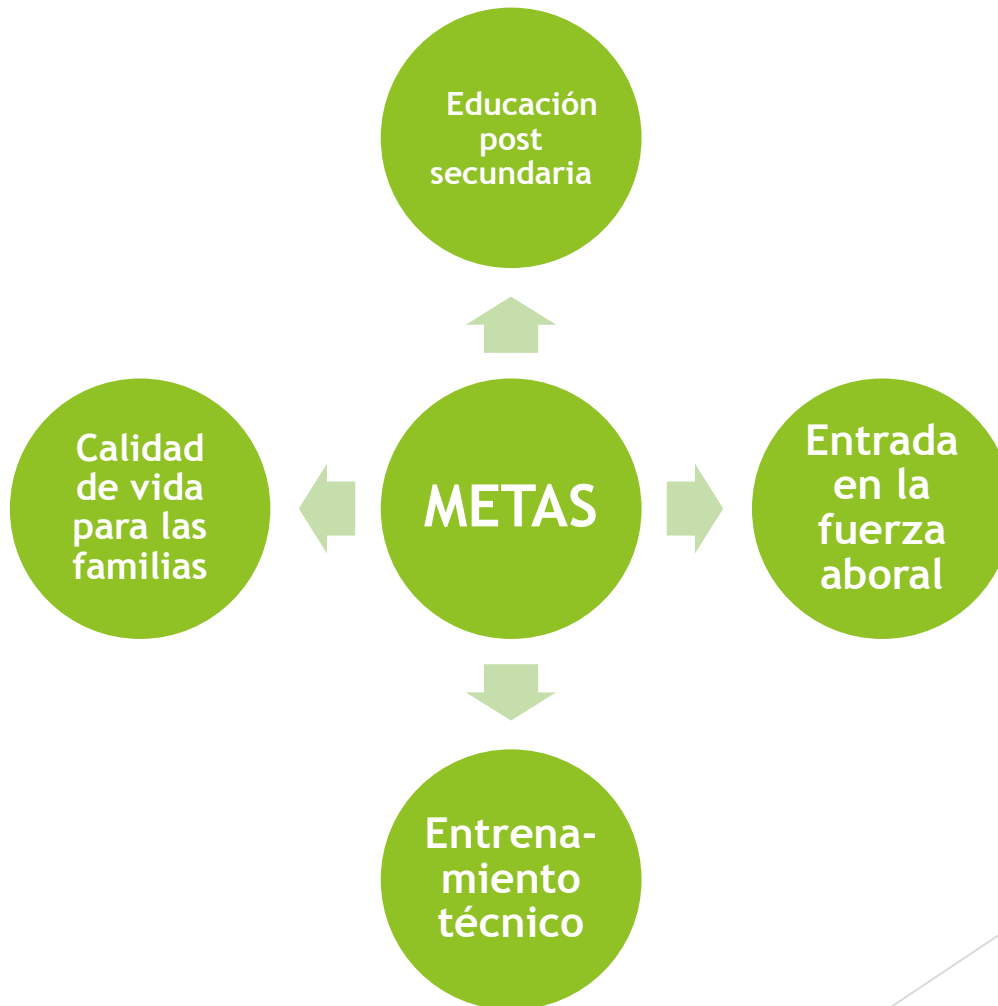

Cambiando Vidas... Construyendo Mejores Futuros